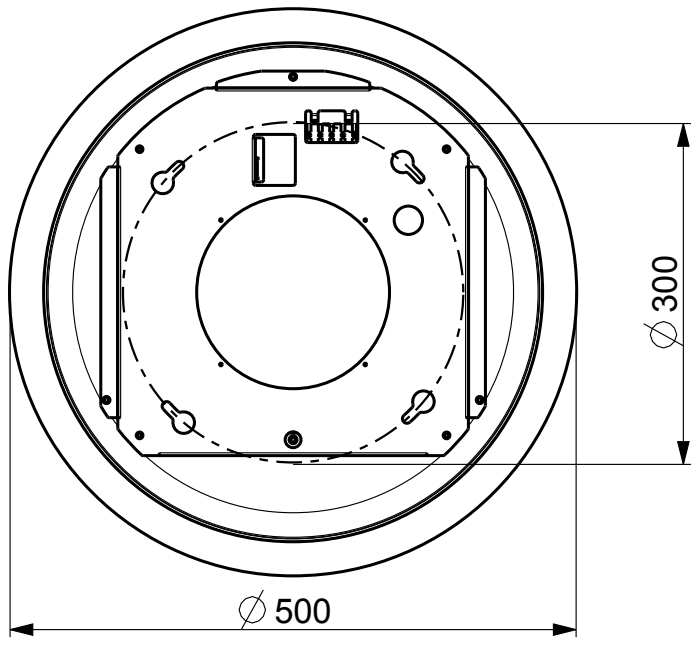

MAX 1300

Created by Palazzi, Walter	
Denomination MAIN ASSEMBLY TUBE	
Lang EN 	Sheet 2 / 2
Modif.by	
Approved by	
Approval date	
Doc. status	
Drawing N. 345016 700	Rev 01